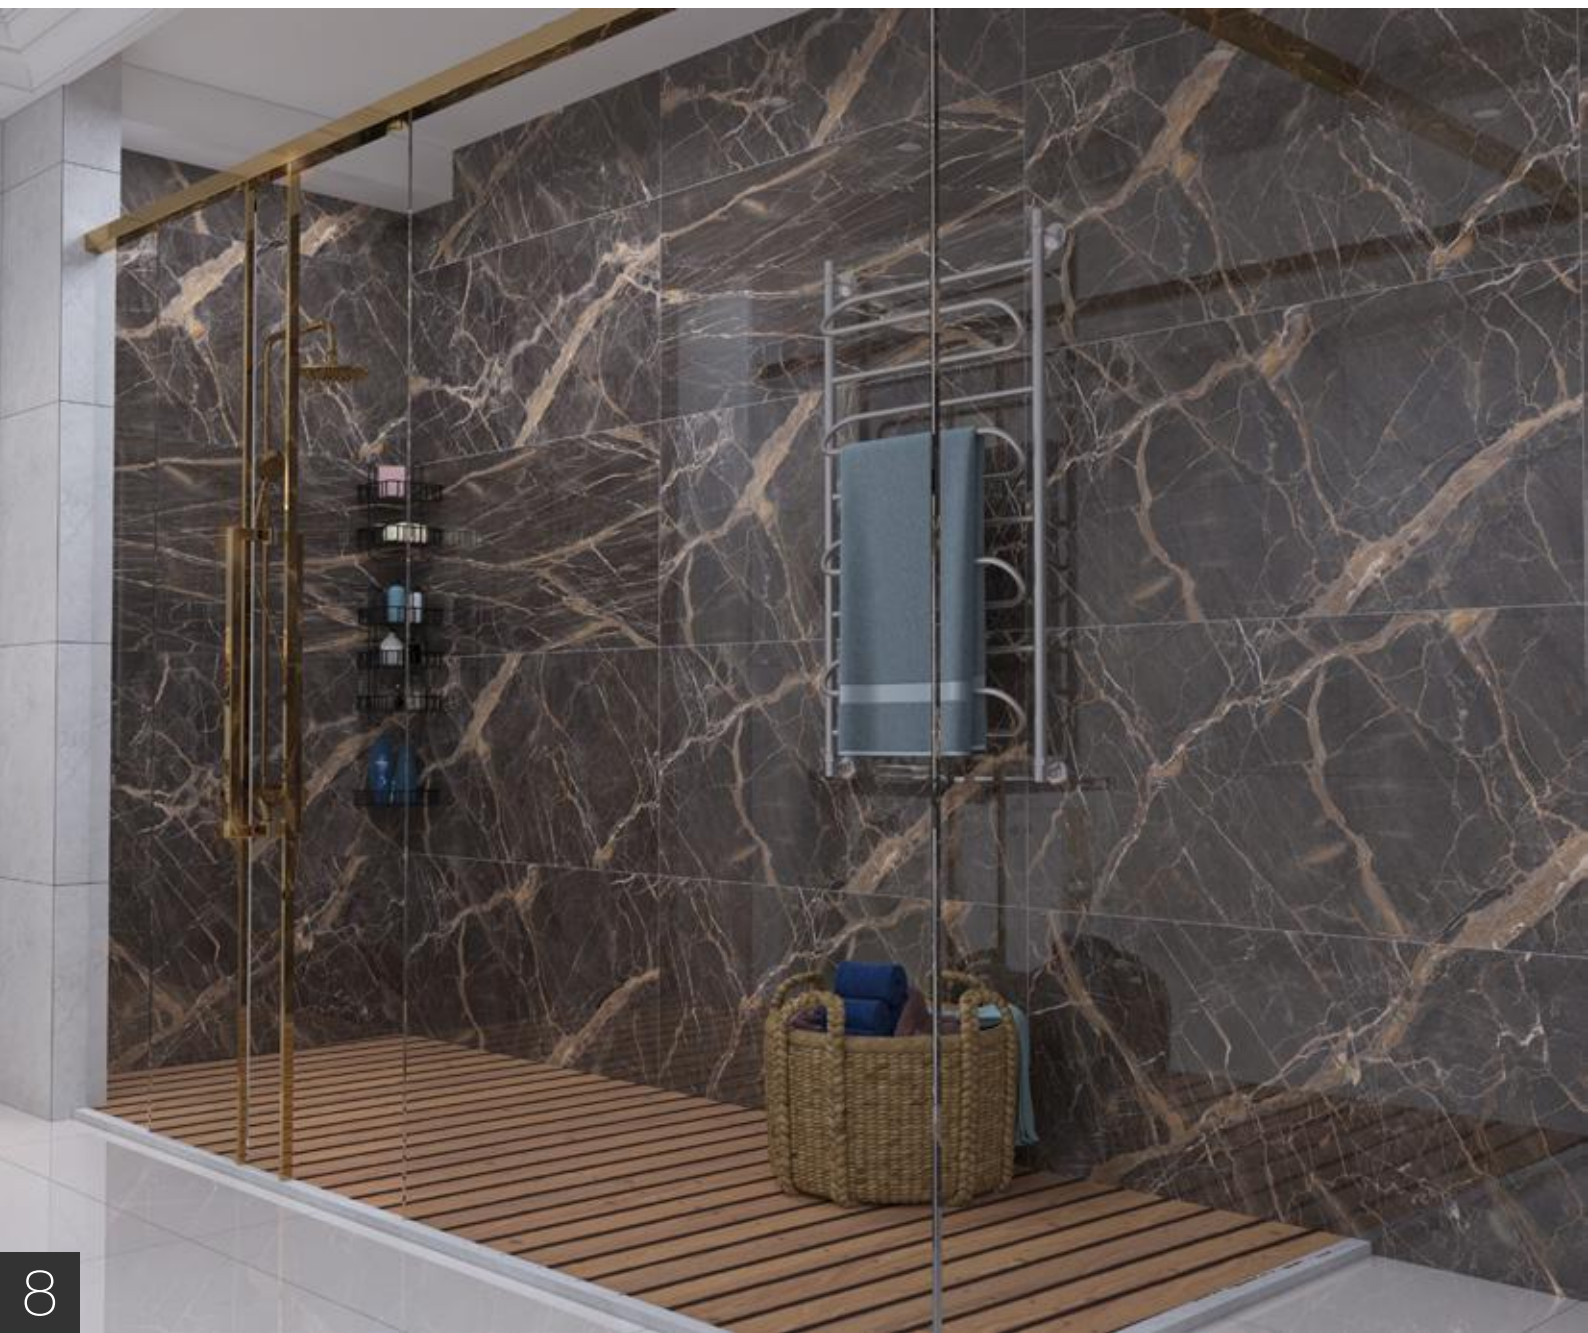

60x120

Nano Polish

Code: 3228

Thickness: 12.5mm

Brandon Brown