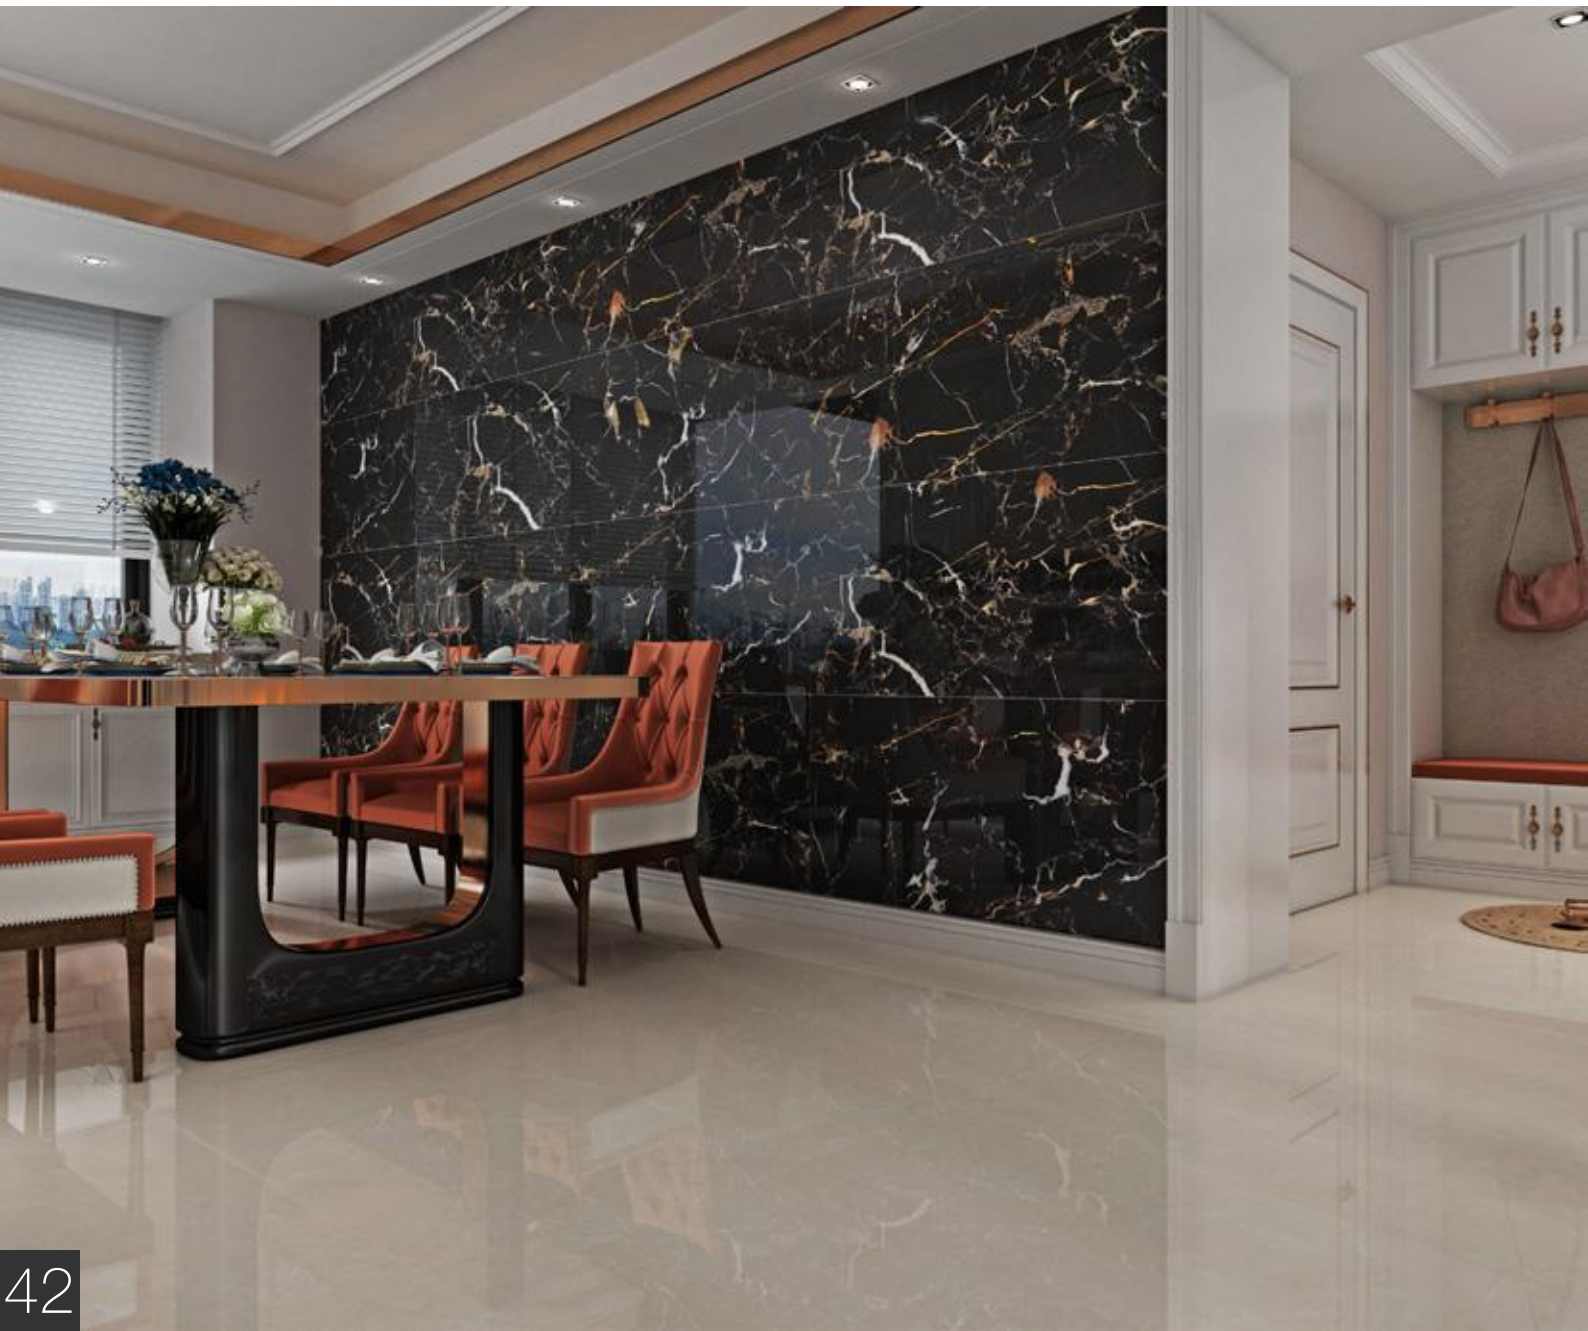

60x120
Nano Polish
Code: 4123
Thickness: 12.5mm

Sergio