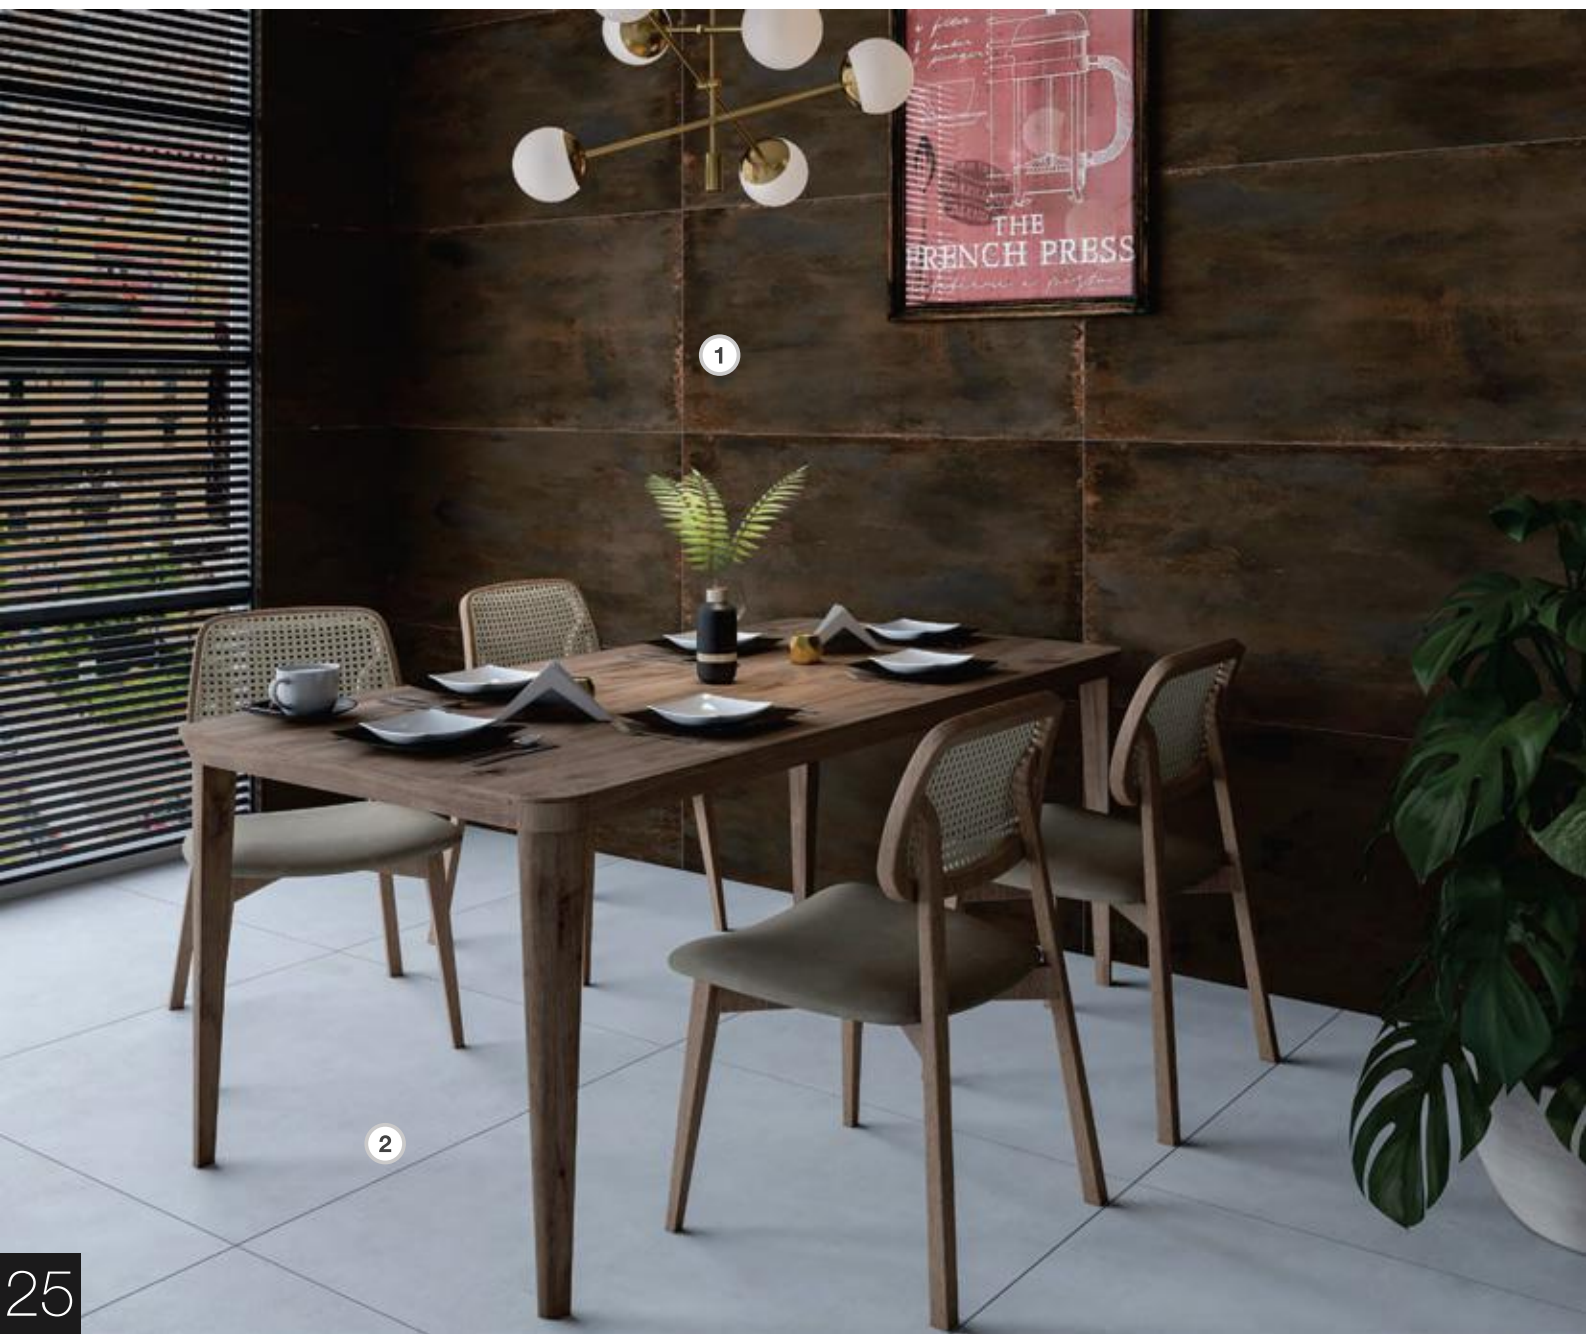

Thickness: 12.5mm

Martino Dark^①

100x100

Matte Glaze (Silky)

Code: 4381

Thickness: 12.5mm

Cemento Silver^②

60x120