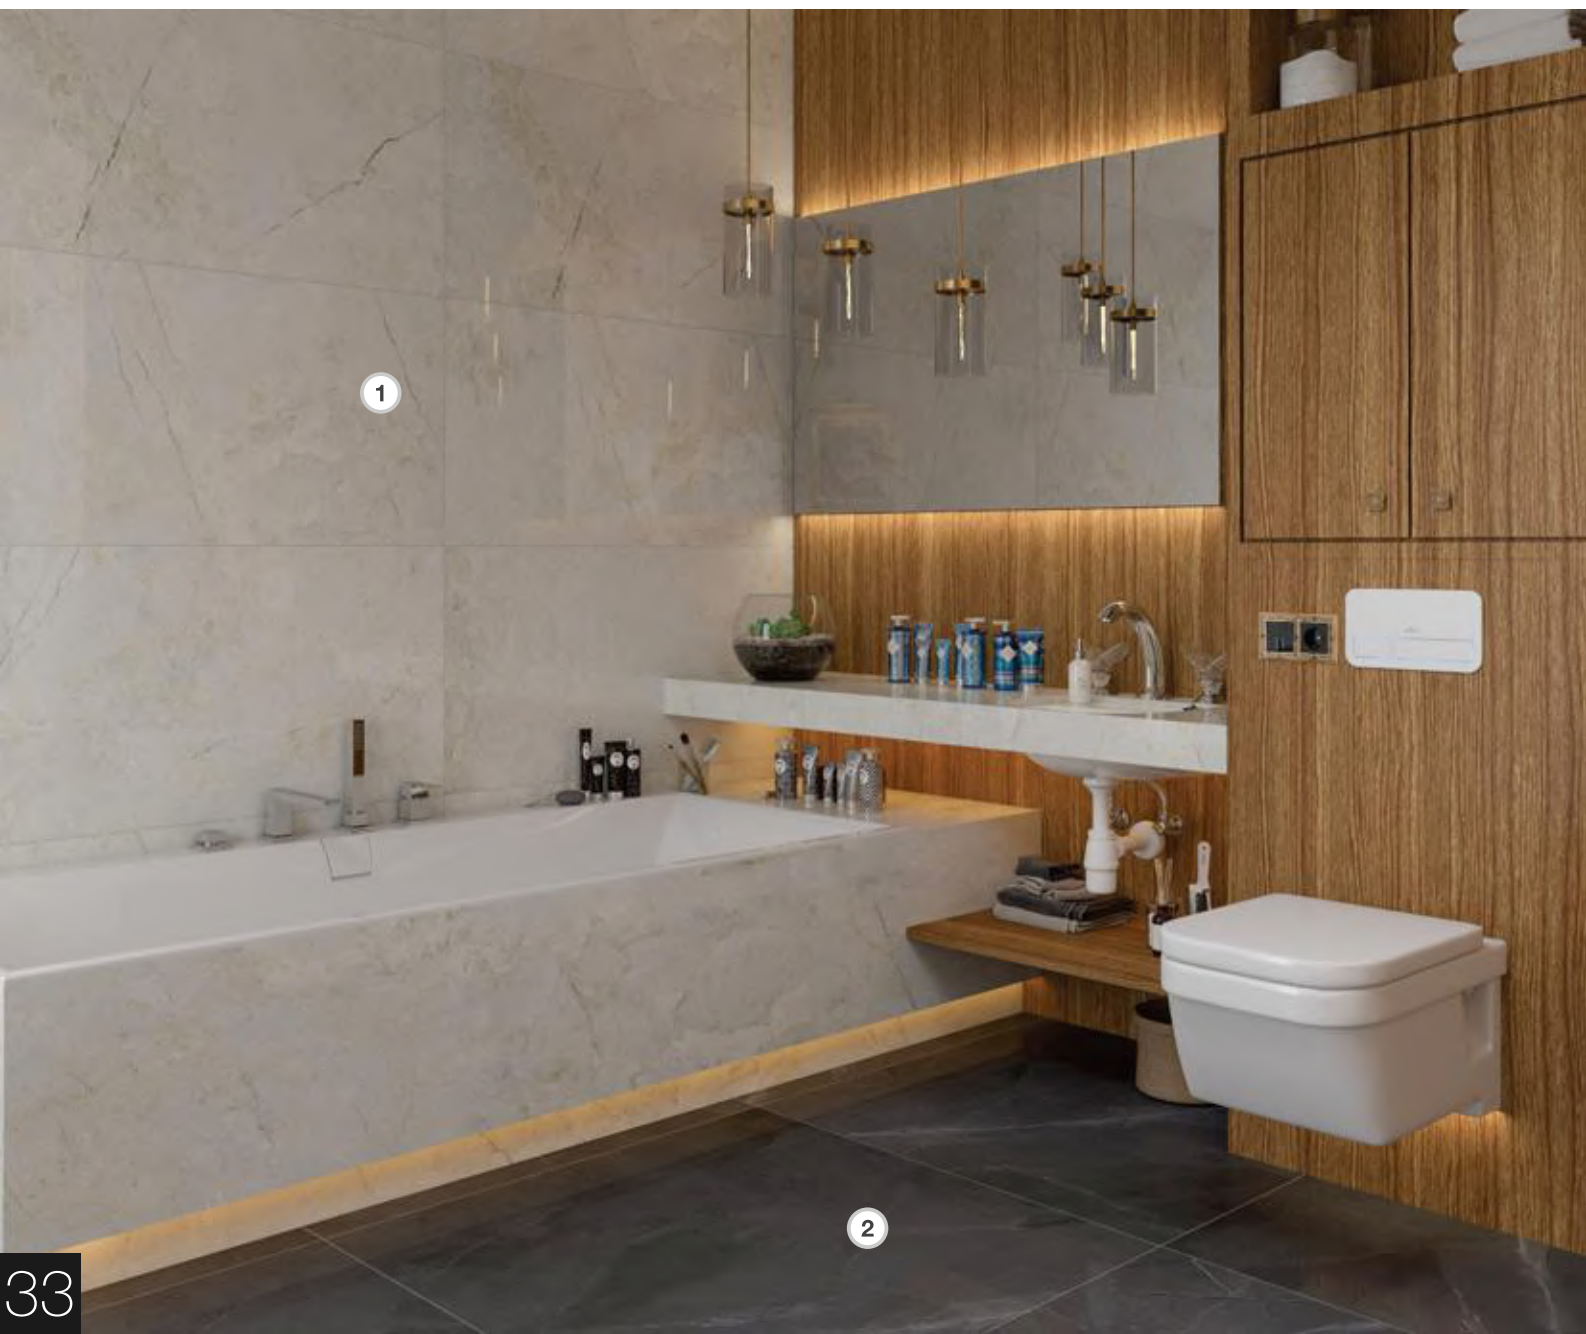

60x120

Matte Glaze (Silky)

Code: 4392

Thickness: 12.5mm

**Riona
Olivaceous** ①

100x100

Nano Polish

Code: 4423

Thickness: 13mm

**Electra
Dark Gray** ②