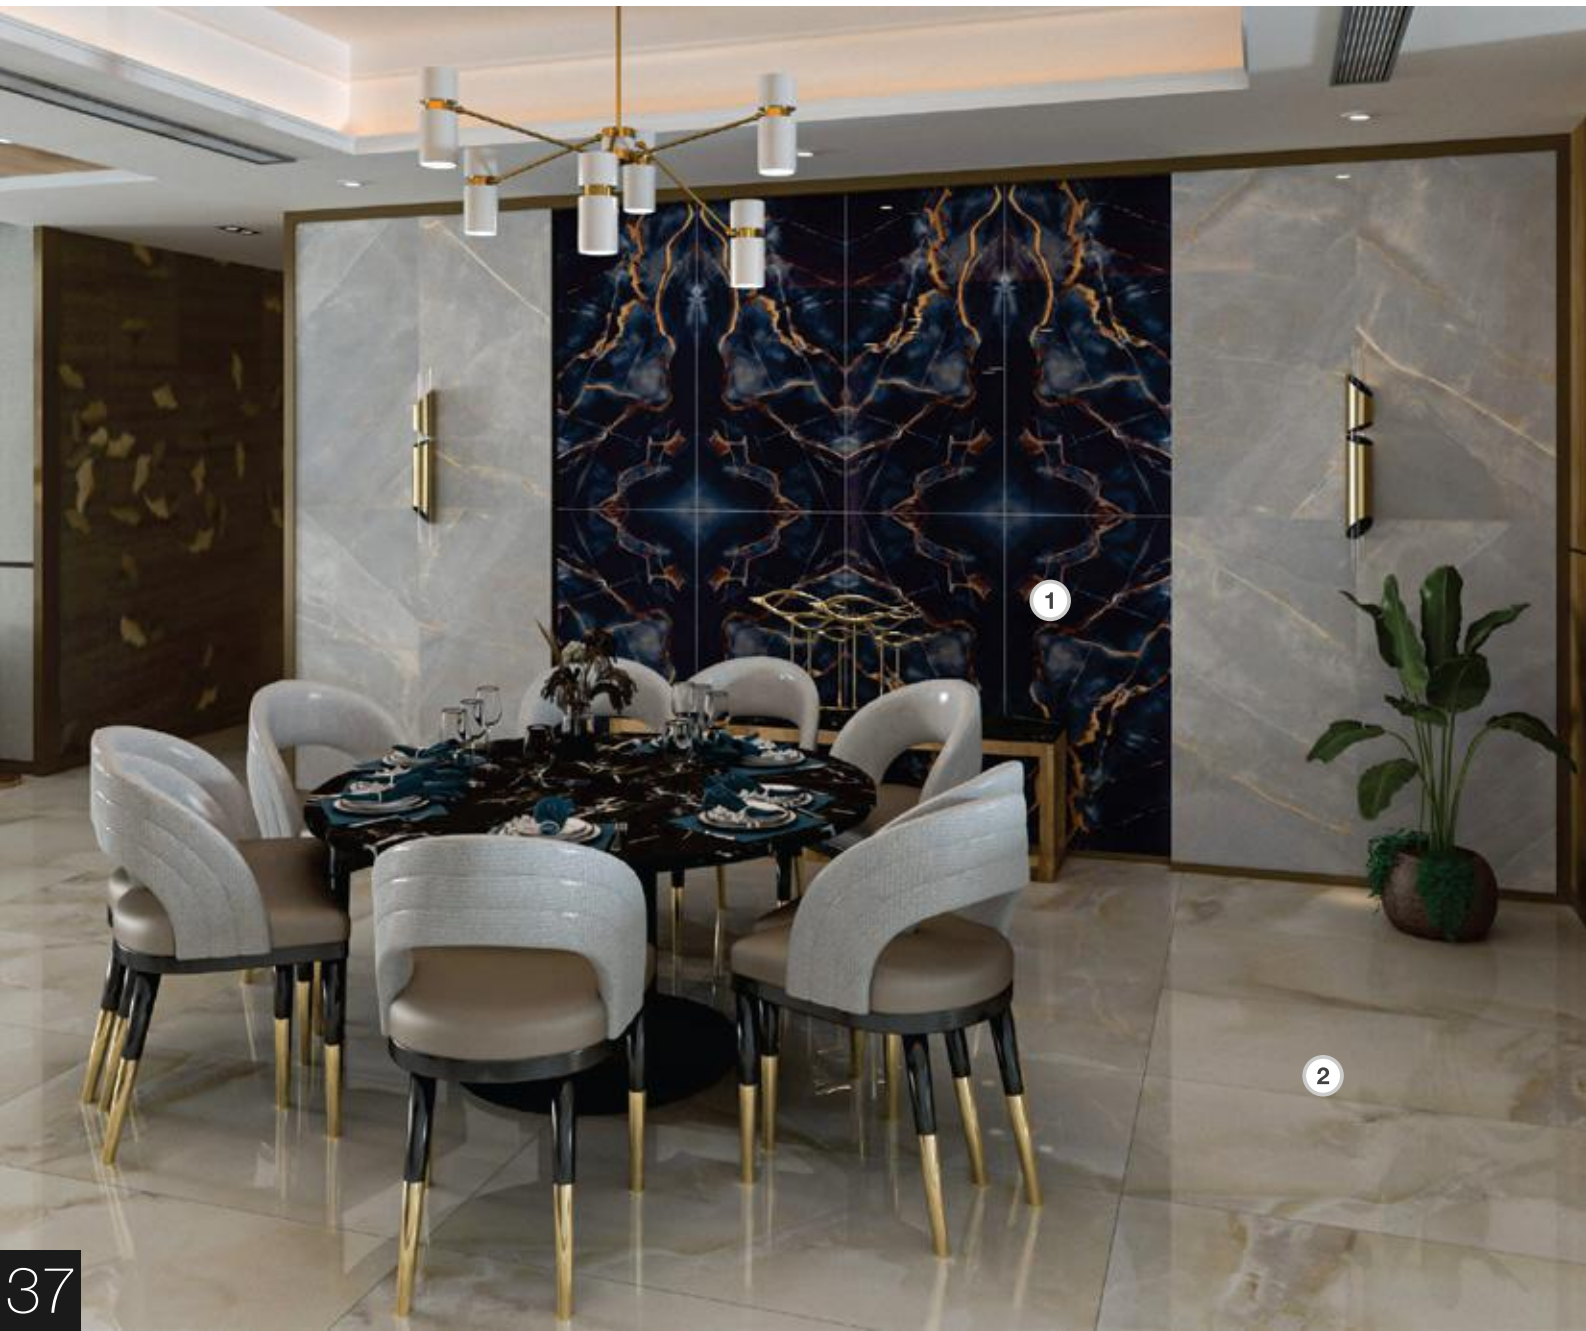

Thickness: 12.5mm

Tempesta Dark Blue 2 4Match^①

60x120

Nano Polish

Code: 4167

Thickness: 12.5mm

Granada Light^②

60x120