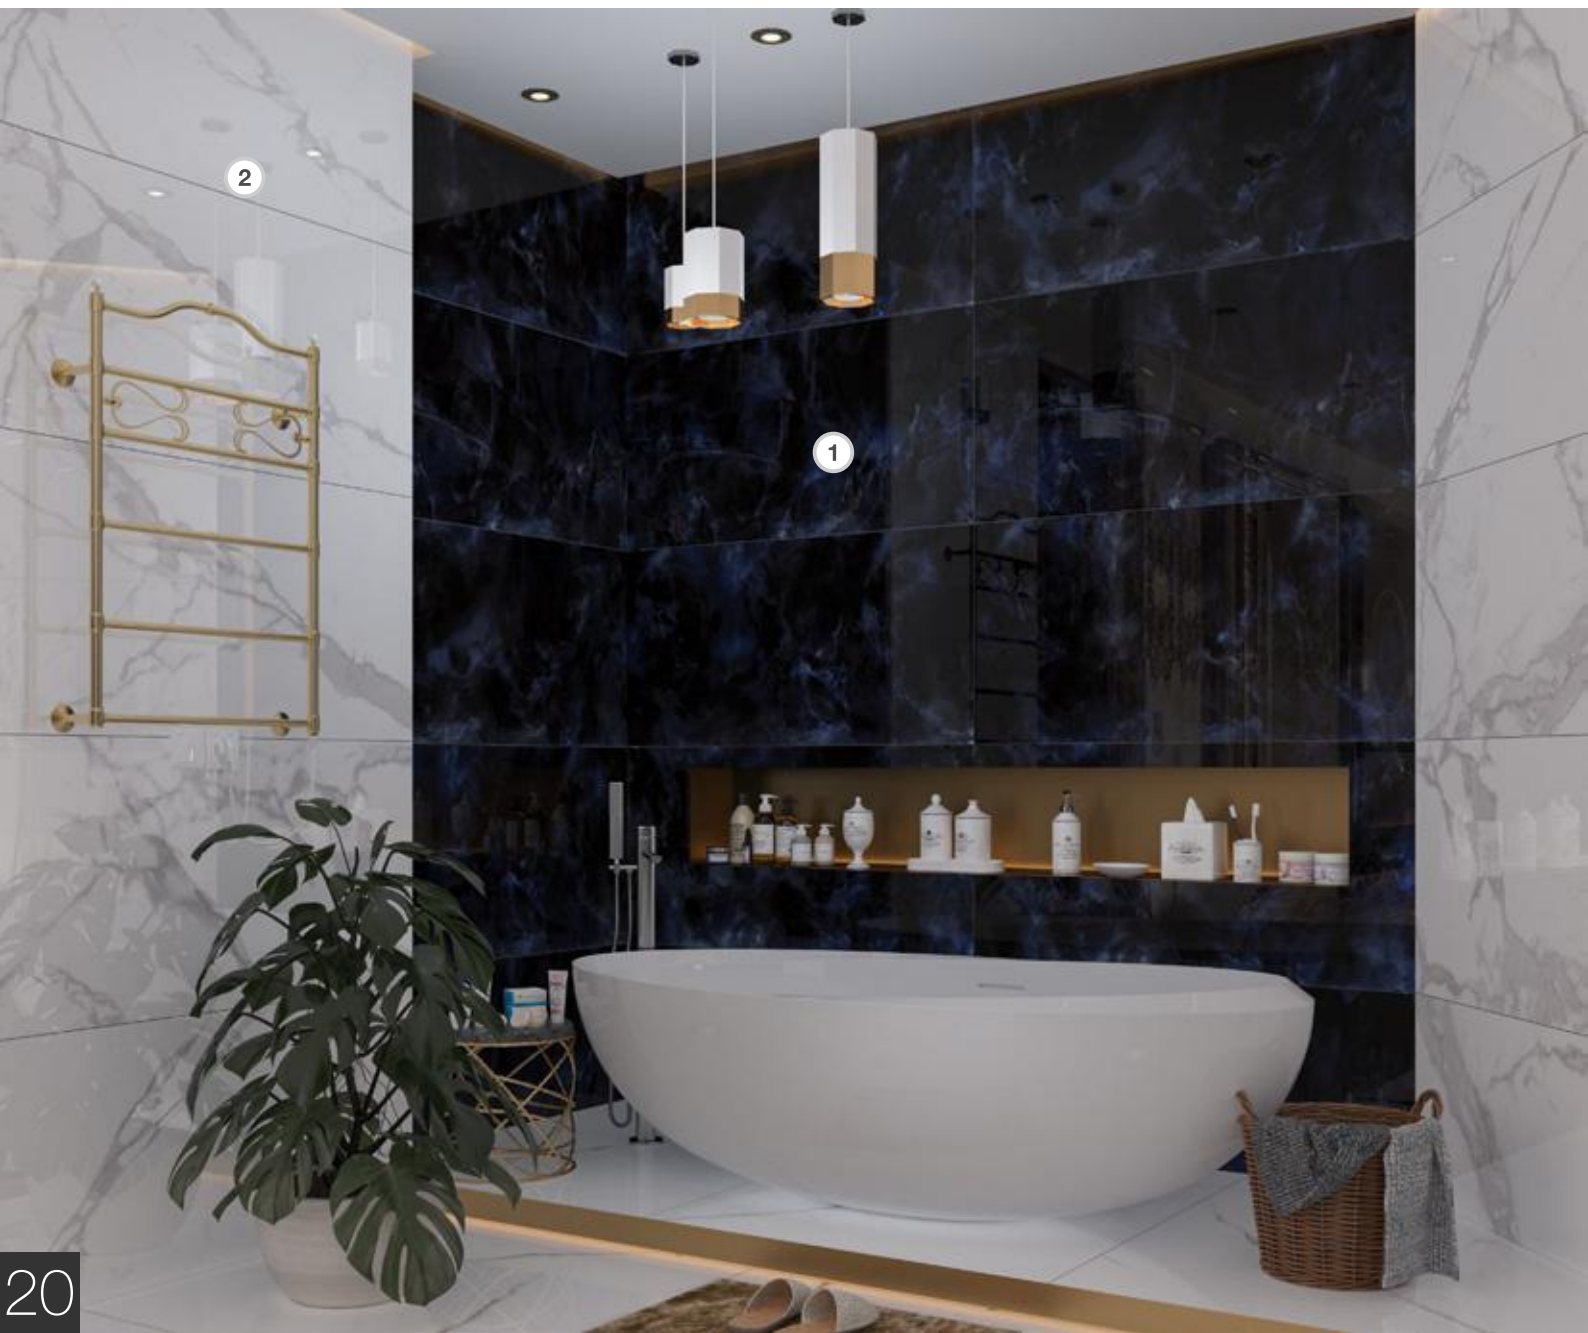

60x120

Nano Polish

Code: 2725

Thickness: 12.5mm

Calacatta ^②

60x120
Nano Polish
Code: 4167
Thickness: 12.5mm

Granada Light

60x120