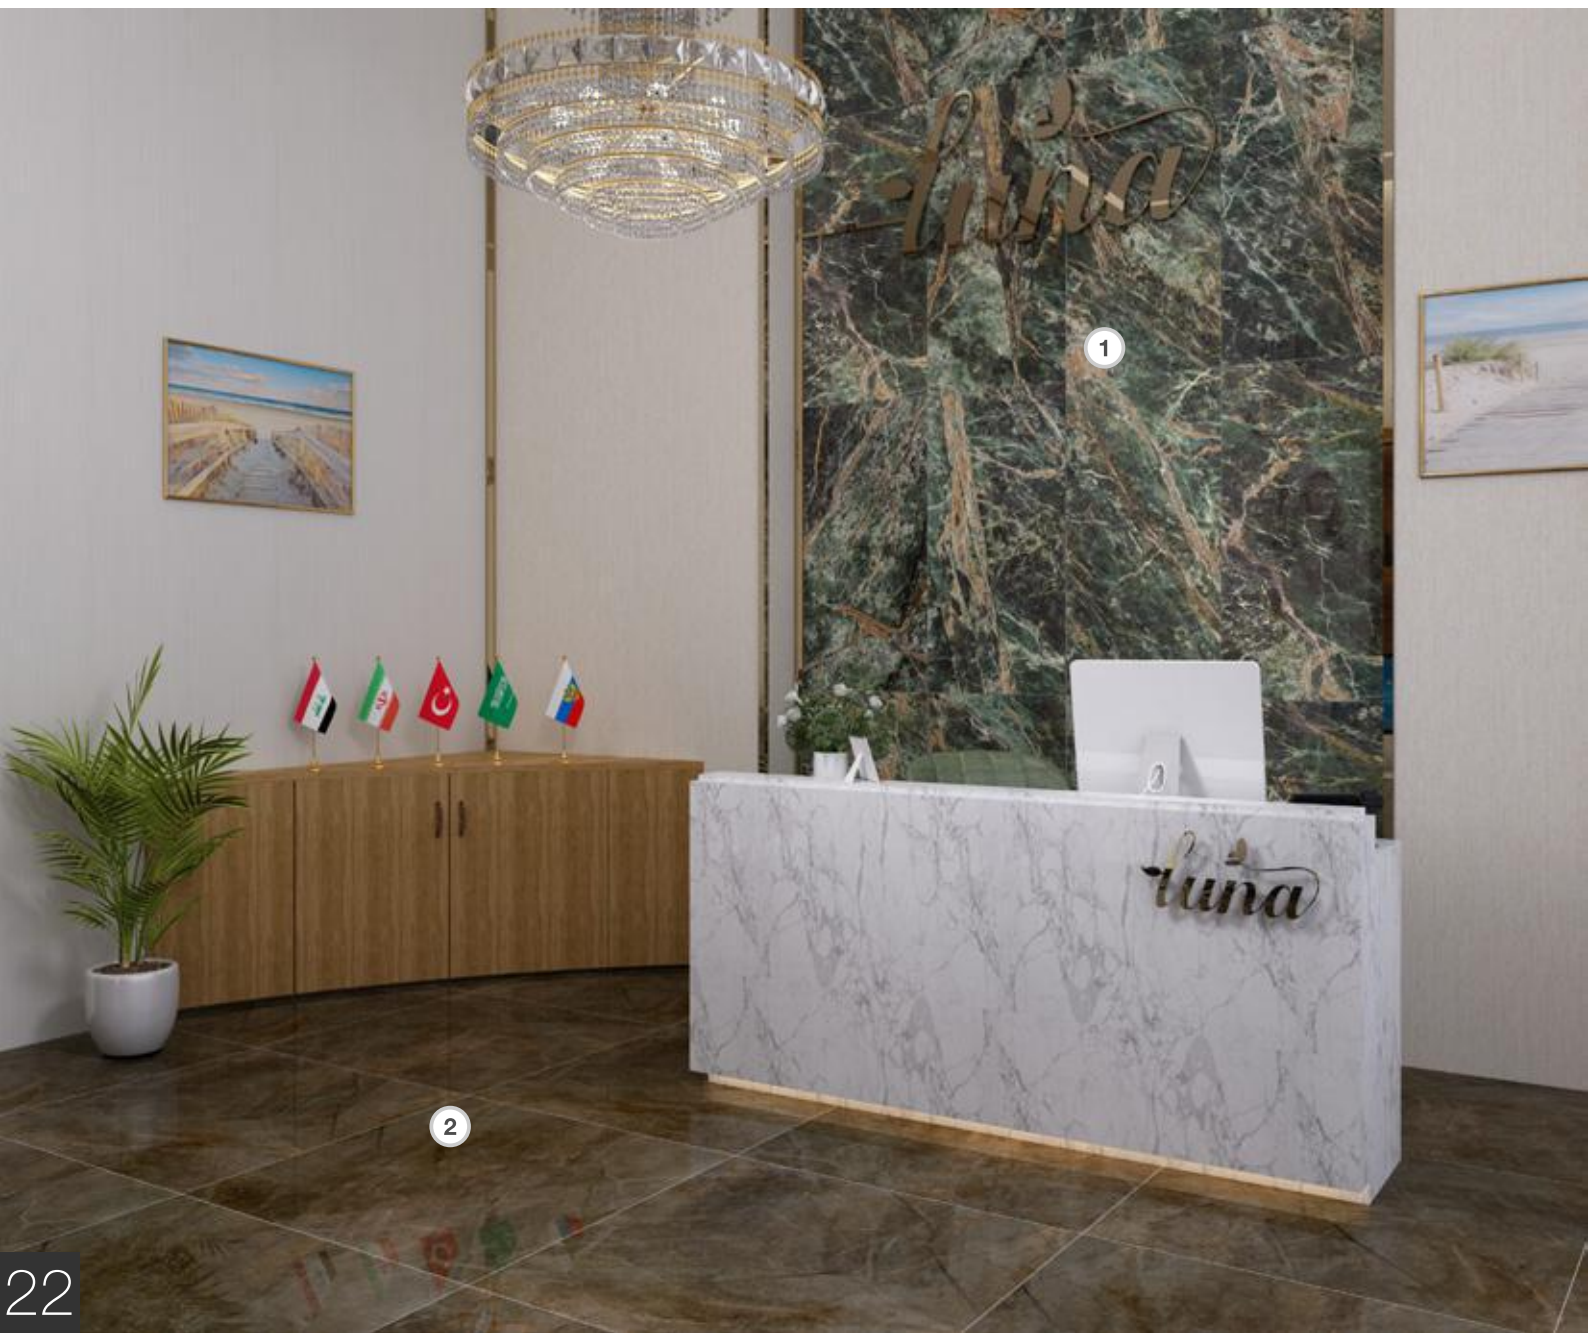

60x120

Nano Polish

Code: 4096

Thickness: 12.5mm

Green
Stone^①

60x120

Nano Polish

Code: 4182

Thickness: 12.5mm

Unique^②